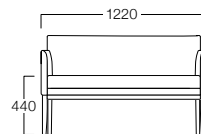

■LIMITED 2人掛

01色 W9127-2WW1
06色 W9127-2WW6

〈張地ランク〉

A = ¥ 66,000
B = ¥ 74,500
C = ¥ 83,000
D = ¥ 91,500
E = ¥108,000