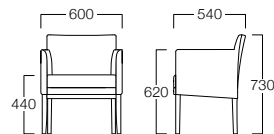

## Atti II

アッティ II

1人掛  
01色 W9127-1WR1  
06色 W9127-1WR6

〈張地ランク〉

A = ¥ 59,000  
B = ¥ 63,500  
C = ¥ 68,000  
D = ¥ 72,500  
E = ¥ 82,000