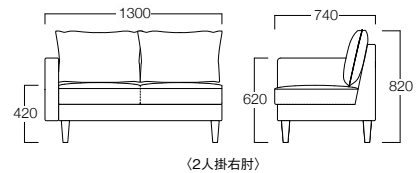

A = ¥152,000
B = ¥166,000
C = ¥179,000
D = ¥192,000
E = ¥217,000

3人掛

01色 S6007-3W1
06色 S6007-3W6

〈張地ランク〉

A = ¥194,000
B = ¥211,000
C = ¥228,000
D = ¥245,000
E = ¥279,000

2人掛右肘

01色 S6007-2R1
06色 S6007-2R6

2人掛左肘