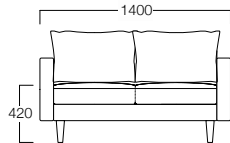

木製脚タイプ

1人掛

01色 S6007-1W1
06色 S6007-1W6

〈張地ランク〉

A = ¥102,000
B = ¥113,000
C = ¥121,000
D = ¥129,000
E = ¥145,000

2人掛

01色 S6007-2W1
06色 S6007-2W6

〈張地ランク〉

A = ¥152,000
B = ¥166,000
C = ¥179,000
D = ¥192,000
E = ¥217,000

3人掛

01色 S6007-3W1
06色 S6007-3W6

〈張地ランク〉

A = ¥194,000
B = ¥211,000
C = ¥228,000
D = ¥245,000
E = ¥279,000

2人掛右肘

01色 S6007-2R1
06色 S6007-2R6

2人掛左肘