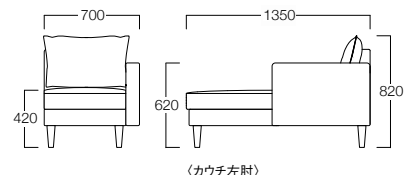

カウチ左肘

01色 S6007-8L1
06色 S6007-8L6

〈張地ランク〉

A = ¥122,000
B = ¥130,000
C = ¥138,000
D = ¥146,000
E = ¥162,000