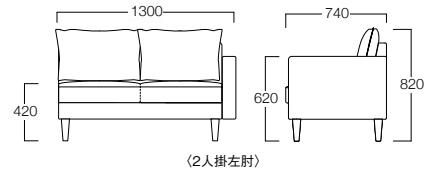

2人掛左肘

01色 S6007-2L1
06色 S6007-2L6

〈張地ランク〉

A = ¥138,000
B = ¥148,000
C = ¥158,000
D = ¥168,000
E = ¥187,000